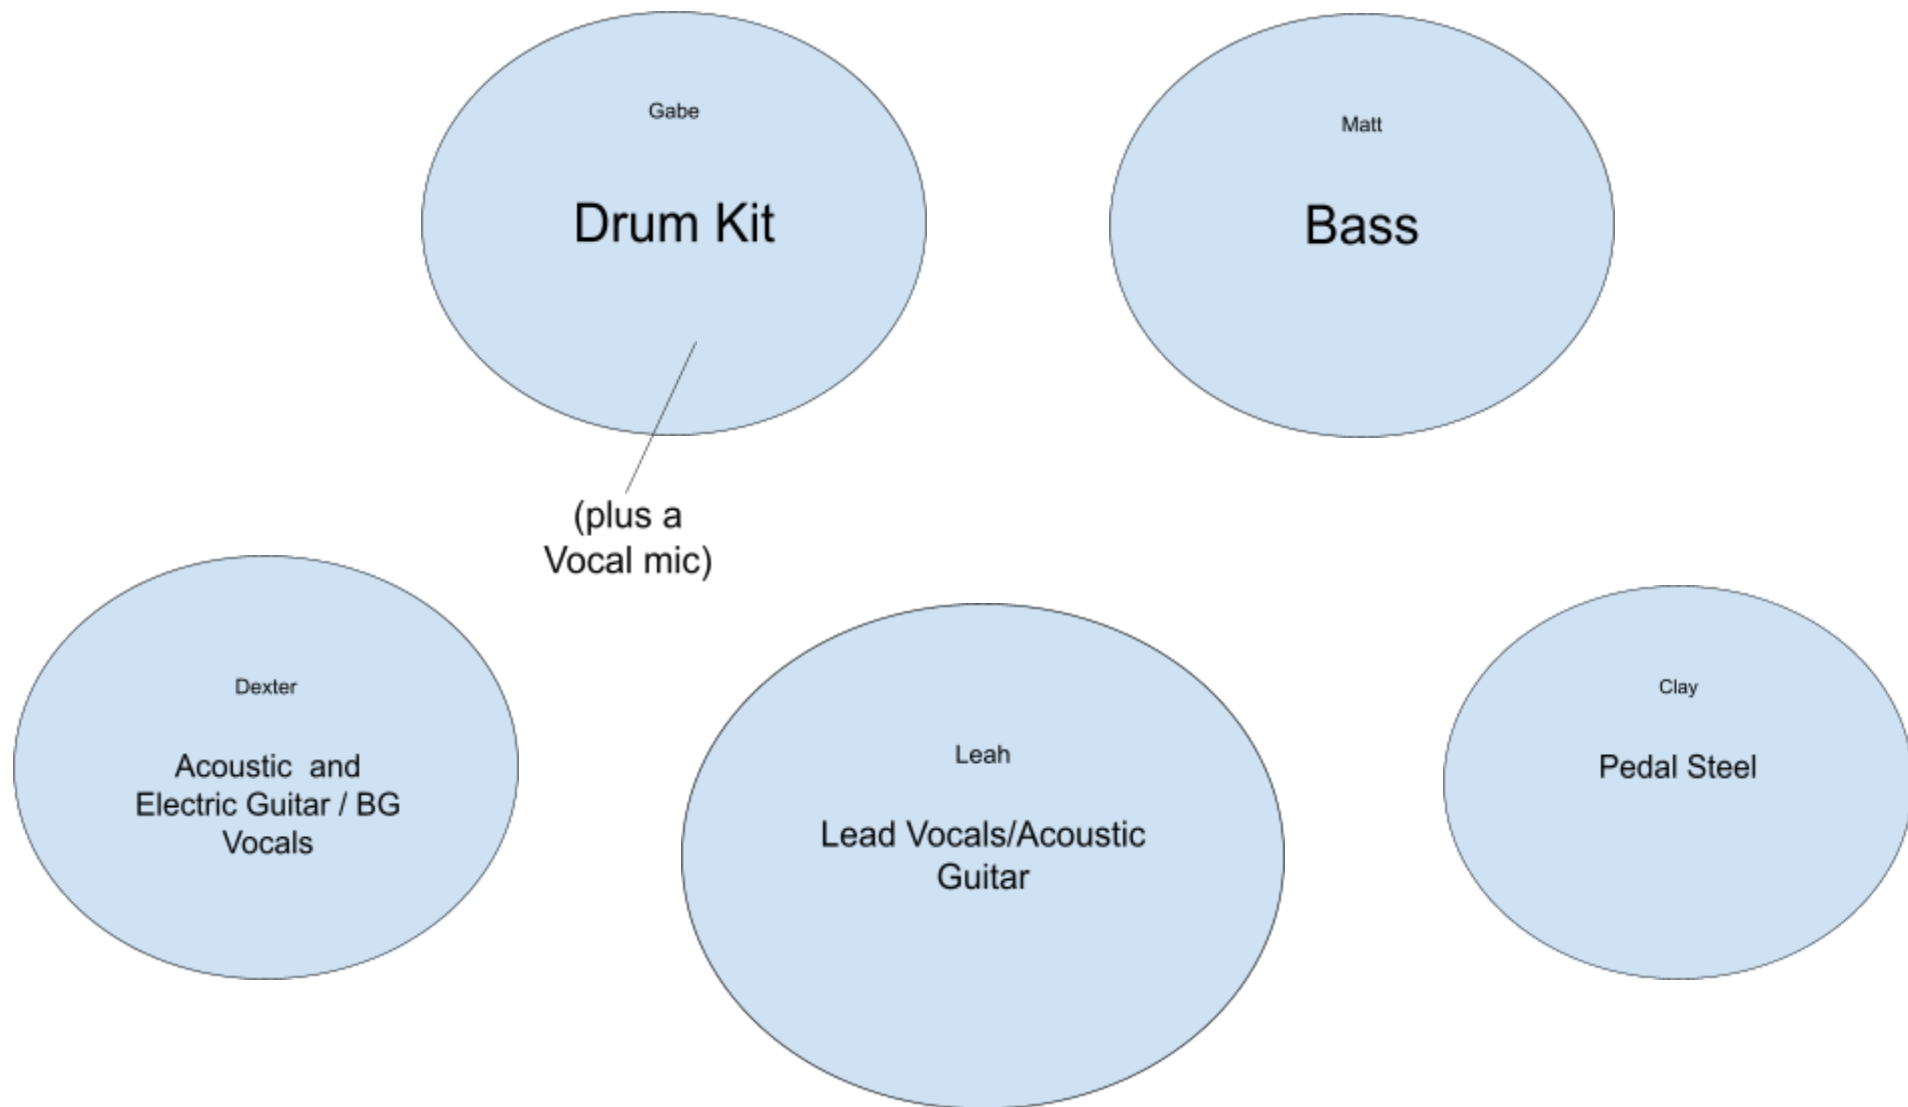

FULL BAND (5 musicians)
Artist : Leah Holtom
Stage Plot :

Name	Instrument	Amp	DI Box	Microphone
Leah Holtom	Vocals and Acoustic Guitar (2, one in a different tuning)	No	2x DI	SM58 (or equivalent)
Dexter Frank	Electric and Acoustic Guitar (and BG Vocalist)	1x Twin Reverb (or equivalent)	1x DI	SM58 (or equivalent)
Clay White	Pedal Steel	Bringing his own	No	No
Matt Grosso	Electric Bass	1x amp	No	No
Gabe Giammaria	Drummer and BG Vocalist	No	No	SM58 (or equivalent) for voice; Drum Mic Set (5 piece)